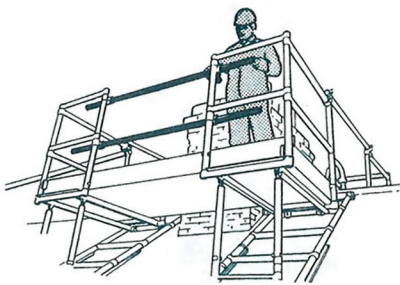

Chimney Access Solutions

CARS

Chimney Access Ridge Stand

CASS

Chimney Access Scaffold System

FASE

Fall Arrest Safety Equipment

ABILITY

Chimney Access Solutions

For all your access needs

CARS
Chimney Access
Ridge Stand

**Chimney
Staging**

The STOPPER
Ladder Stabiliser
(tested on wet grass)

**Aluminium Scaffold
Towers**

FASE
Fall Arrest Safety
Equipment

**Ron Clark's Famous
Ladder Rest**

**Adjust ABIL
Roof Ladder**