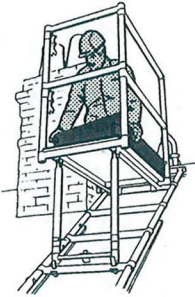

Chimney Access Solutions

CARS

Chimney Access Ridge Stand

CASS

Chimney Access Scaffold System

FASE

Fall Arrest Safety Equipment

ABILITY

Chimney Access Solutions

For all your access needs

CARS
Chimney Access
Ridge Stand

**Chimney
Staging**

The STOPPER
Ladder Stabiliser
(tested on wet grass)

**Aluminium Scaffold
Towers**

FASE
Fall Arrest Safety
Equipment

**Ron Clark's Famous
Ladder Rest**

**Adjust ABIL
Roof Ladder**